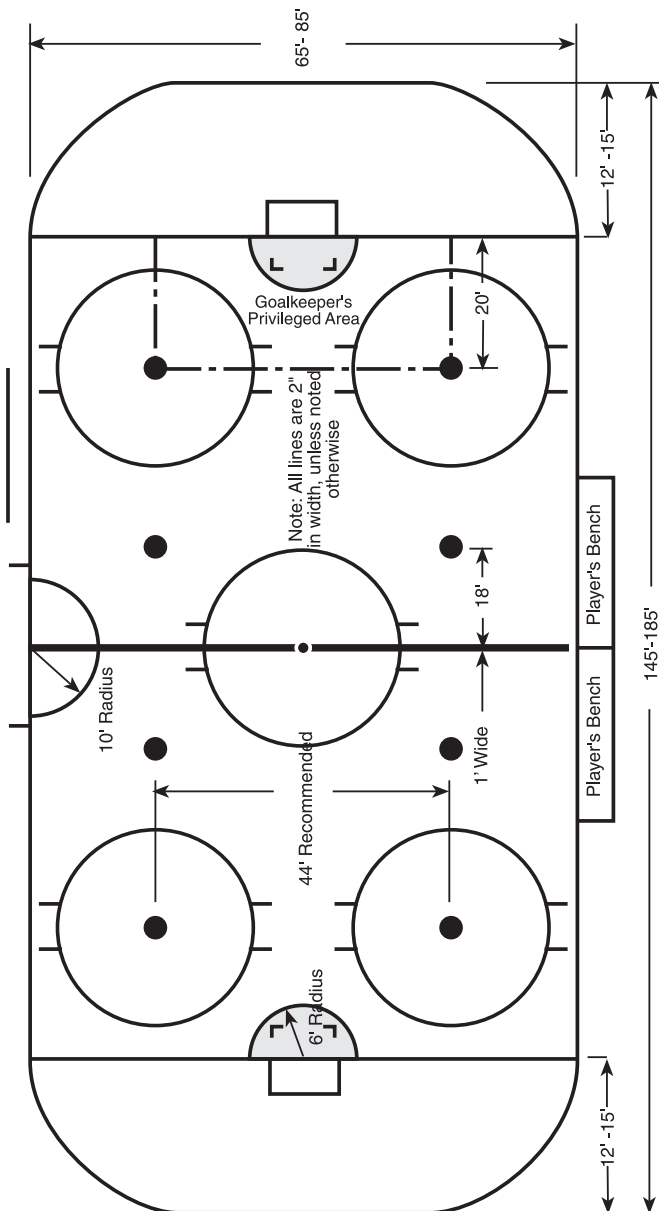

APPENDIX IV

RINK DIAGRAMS

USA Hockey InLine Rink Diagram

End Zone Face-Off Circles

End Zone and Special Face-Off Spots

Center Face-Off Spot

Goal Line and Goal Crease

Center Red Line

Referee's Crease