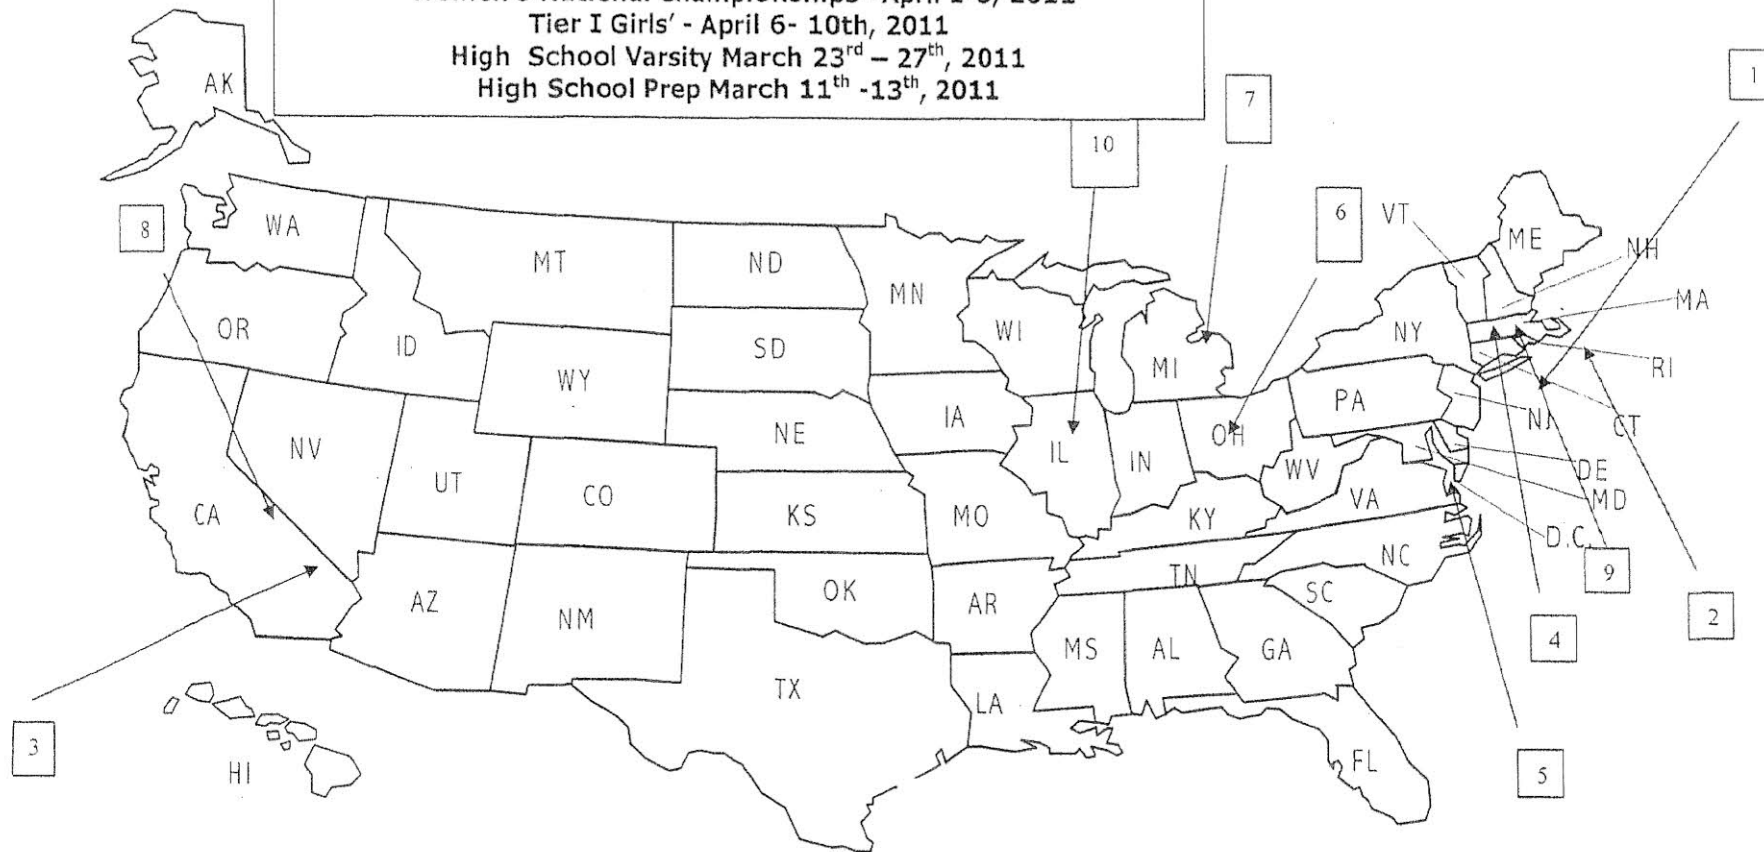

2011 USA HOCKEY NATIONAL CHAMPIONSHIPS,
 Youth Tier I and Tier II--March 30th - April 3, 2011
 Tier II Girls' - March 30th - April 3, 2011
 Women's National Championships--April 1-3, 2011
 Tier I Girls' - April 6- 10th, 2011
 High School Varsity March 23rd - 27th, 2011
 High School Prep March 11th -13th, 2011

1) Tier I Youth 12 U and 14 U
 Hackensack, NJ, Ice House

2) Tier I Youth 16U and 18 U
 Hartford, CT Skating Center

3) Tier II Youth 12 U
 San Jose, CA Sharks Ice

4) Tier II Youth 14 U
 Amherst, NY Amherst Pepsi Center

5) Tier II Youth 16 U
 Reston, VA Skate Quest

6) Tier II Youth 18 U
 Gilmour/Mentor, OH Mentor Academy Arena

7) Tier I Girls and Women
 Detroit, MI Ice Arena

8) Tier II Girls
 Anaheim, CA

9) High School Prep
 Ashburnham, MA