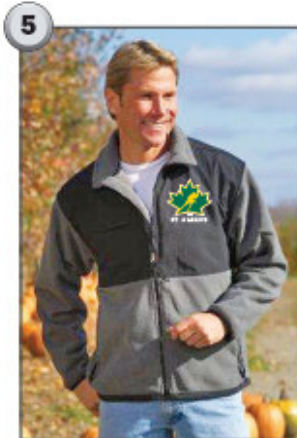

Adult Hood

Price: \$25.00
Sizes: S - XL
2XL \$27.00
Colors: Ash, Forest Green, Yellow
Embroidered Heart Size

Youth Hood

Price: \$20.00
Sizes: S - L
Colors: Ash, Forest Green, Yellow
Embroidered Heart Sized

Adult Fleece Jacket

Price: \$48.00
Sizes: XS - XL
2XL, 3XL \$53.00
Colors: Green/Black, Black/Black
Embroidered heart size

Adult Crew

Price: \$20.00
Sizes: S - XL
2XL, 3XL \$22.00
Colors: Ash, Forest Green, Yellow
Embroidered Heart Size